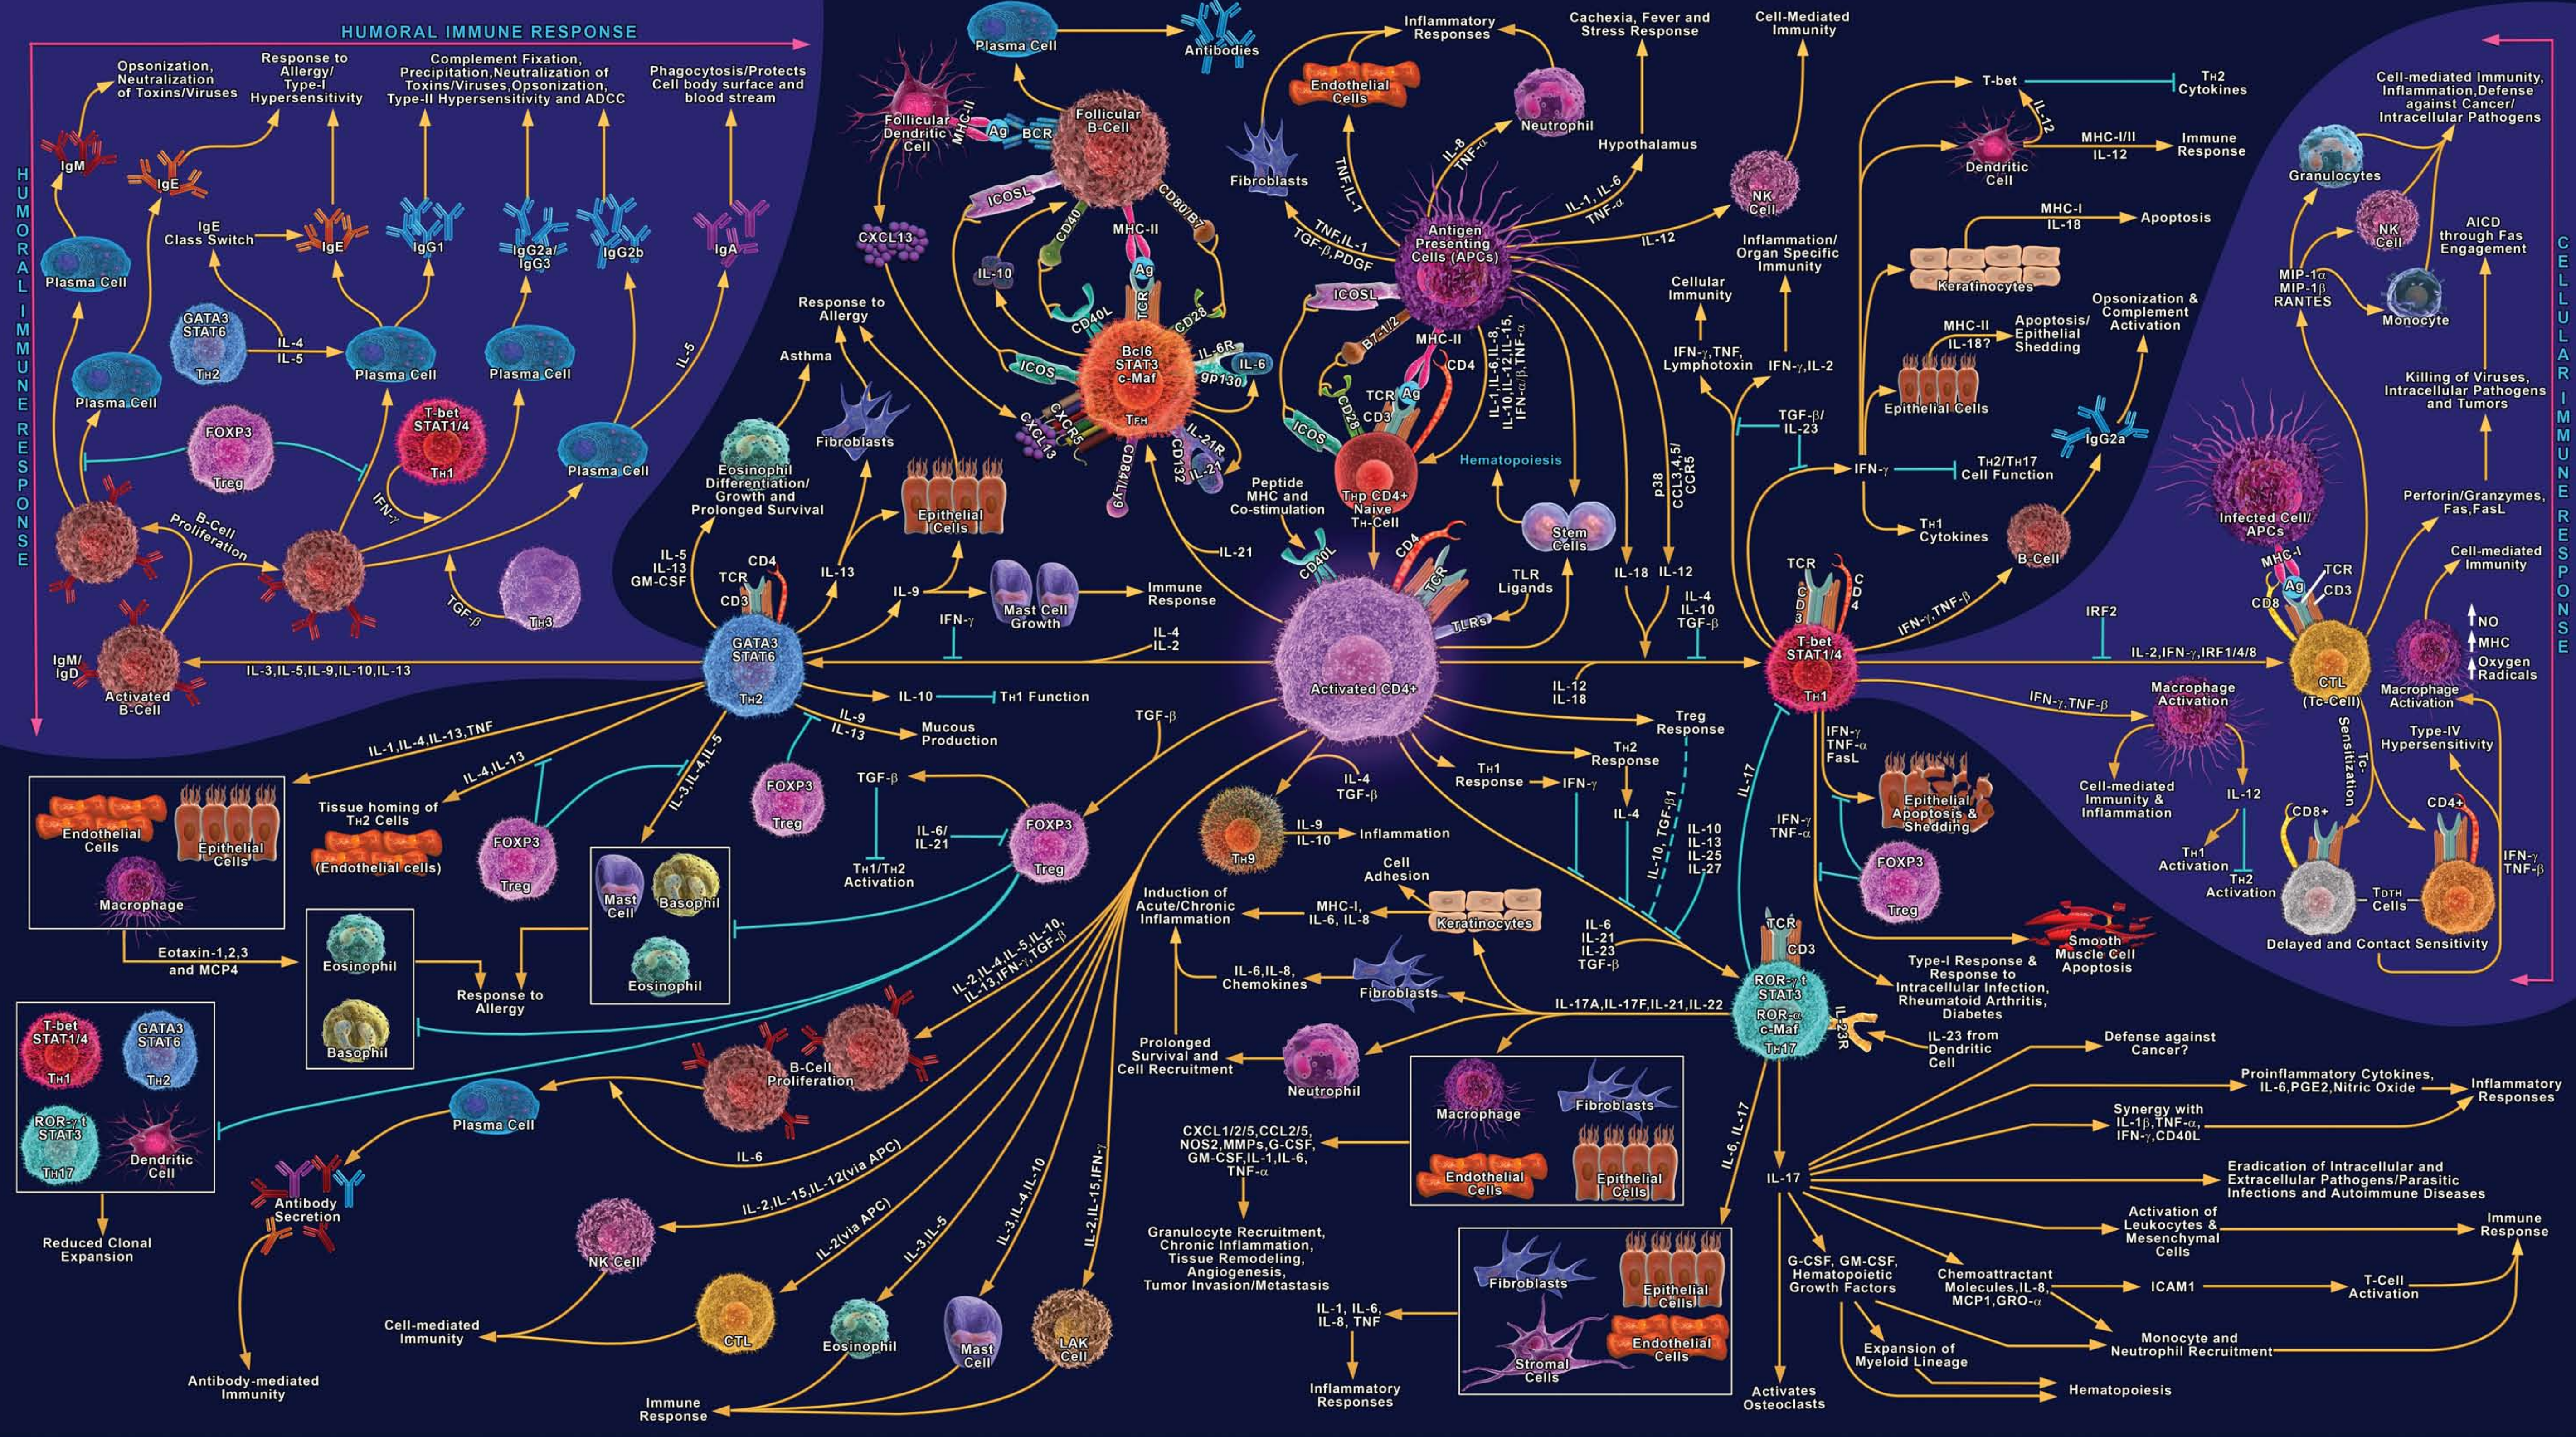

Immunologic Networks 2009

BioLegend Japan KK
"EDGE" building, 2-9-1, Ikenohata, Taito-ku, Tokyo 110-0008, Japan
Phone: +81-3-3823-9071 Fax: +81-3-3823-9072
Email: supportjp@biologend.com Web: www.biologend.com/jp

BioLegend Europe BV
Ambachtweg 5, 1422 DS Uithoorn, The Netherlands
Phone: +31-297-522488 Fax: +31-297-522756
Email: infoeurope@biologend.com, techeurope@biologend.com

BioLegend (Headquarters)
11080 Roselle Street, San Diego, CA 92121, USA
Toll-Free Phone: 1-877-Bio-Legend (246-5343)
Phone: (858) 455-9588 Fax: (858) 455-9587
Email: customerserv@biologend.com, techserv@biologend.com