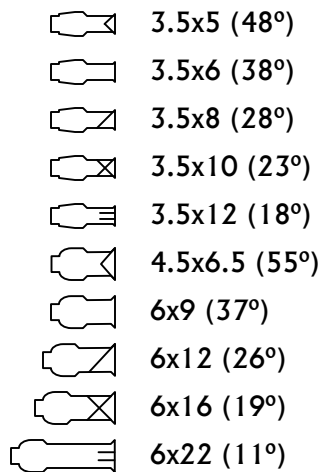

ELLIPSOIDAL SPOTLIGHTS

RADIAL LEKOS

ZOOM ELLIPSOIDAL

AXIAL LEKOS