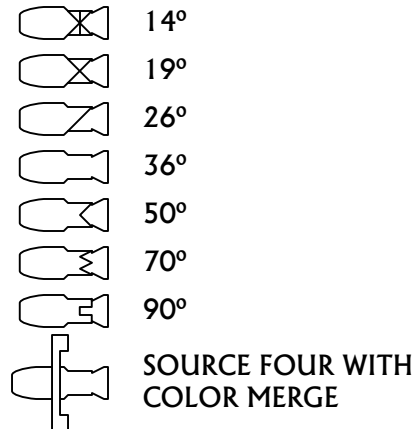

SOURCE FOUR ELLIPSOIDALS